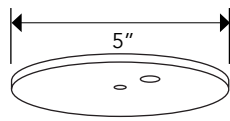

BEAM ANGLE	CONFIGURATION	MOUNTING	OPTION	Notes
18 - 18° 38 - 38°	DL - Down Light	PH ¹ - Pendant Hung SC ² - Single Cable DC - Double Cable TC - Triple Cable SM - Surface Mount WM - Wall Mount	018 - 0-10V Dimming (800lm)	1. 18" Standard length, Consult factory 2. 5' Standard cable length

RFL4E-CY-16

VERSATRIM PULL DOWN CYLINDER

DIMENSIONS

MOUNTING

CABLE HUNG DIMENSION

Cable Hung Canopy

STEM MOUNT DIMENSION

Stem Mount Canopy