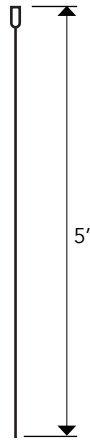

HOUSING

Rugged aluminum housing.

ARCHITECTURAL CYLINDER FEATURES

Wattage: 12 Watts

Lumens: 830 Lumens

Voltage: 120V

Color Temperature: 2700K, 3000K, 3500K, or 4000K

R9 Value: 85

Color Rendering Index: 93 CRI Typical

LED Life: 50,000 hours

LED type: Cree LED for maximum light output

Versatility: Interchangeable optics available in 19° and 38°. 365° horizontal rotations; 65°

vertical drop from nadir.

BEAM ANGLE	CONFIGURATION	MOUNTING	OPTION	Notes
18 - 18° 38 - 38°	DL - Down Light	PH ¹ - Pendant Hung SC ² - Single Cable DC - Double Cable TC - Triple Cable SM - Surface Mount WM - Wall Mount	018 - 0-10V Dimming (800lm)	1. 18" Standard length, Consult factory 2. 5' Standard cable length

RFL4E-CY-16

VERSATRIM PULL DOWN CYLINDER

DIMENSIONS

MOUNTING

CABLE HUNG DIMENSION

Cable Hung Canopy

STEM MOUNT DIMENSION

Stem Mount Canopy