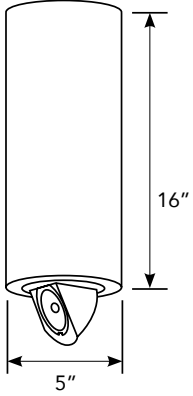

- Diffused lens allows for even light output, glare control, and conceals LED from view.

LABELS / COMPLIANCE

CSA Classified

CSA Classified for damp locations.

ORDERING INFO

SERIES	DIAMETER	SHAPE	LENGTH	WATT/LUMENS	COLOR TEMPERATURE	CYLINDER FINISH	PULL DOWN FINISH
RFL	4E - 4" Pull Down	CY - Cylinder	16 - 16" MTO - Made to order	8L - 12W/ 830lm (120V)	27K - 2700K 30K - 3000K 35K - 3500K 40K - 4000K	BL - Black WH - White SL - Silver MTO - Made to order	BL - Black W - White SN - Satin Nickel BZ - Bronze

BEAM ANGLE	CONFIGURATION	MOUNTING	OPTION	Notes
18 - 18° 38 - 38°	DL - Down Light	PH ¹ - Pendant Hung SC ² - Single Cable DC - Double Cable TC - Triple Cable SM - Surface Mount WM - Wall Mount	018 - 0-10V Dimming (800lm)	1. 18" Standard length, Consult factory 2. 5' Standard cable length

RFL4E-CY-16

VERSATRIM PULL DOWN CYLINDER

DIMENSIONS

MOUNTING

CABLE HUNG DIMENSION

Cable Hung Canopy

STEM MOUNT DIMENSION

Stem Mount Canopy