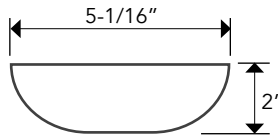

BEAM ANGLE	CONFIGURATION	MOUNTING	OPTION	Notes
18 - 18° 38 - 38°	DL - Down Light	PH ¹ - Pendant Hung SC ² - Single Cable DC - Double Cable TC - Triple Cable SM - Surface Mount WM - Wall Mount	018 - 0-10V Dimming (800lm)	1. 18" Standard length, Consult factory 2. 5' Standard cable length

RFL4E-CY-16

VERSATRIM PULL DOWN CYLINDER

DIMENSIONS

MOUNTING

CABLE HUNG DIMENSION

Cable Hung Canopy

STEM MOUNT DIMENSION

Stem Mount Canopy