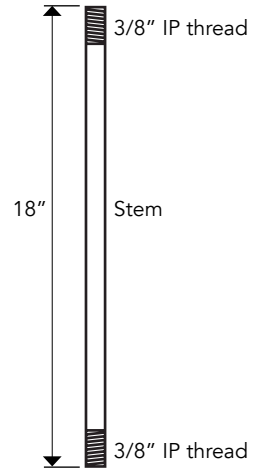

BEAM ANGLE	CONFIGURATION	MOUNTING	OPTION	Notes
18 - 18° 38 - 38°	DL - Down Light	PH ¹ - Pendant Hung SC ² - Single Cable DC - Double Cable TC - Triple Cable SM - Surface Mount WM - Wall Mount	018 - 0-10V Dimming (800lm)	1. 18" Standard length, Consult factory 2. 5' Standard cable length

RFL4E-CY-16

VERSATRIM PULL DOWN CYLINDER

DIMENSIONS

MOUNTING

CABLE HUNG DIMENSION

Cable Hung Canopy

STEM MOUNT DIMENSION

Stem Mount Canopy

3/64" Galvanized Cable Fuse Cut with Die Cast #1 Stop
Available in 24", 36", 50", 72", 100", 120", & 150" Lengths
7x7 Cable - MAX LOAD 270 lbs